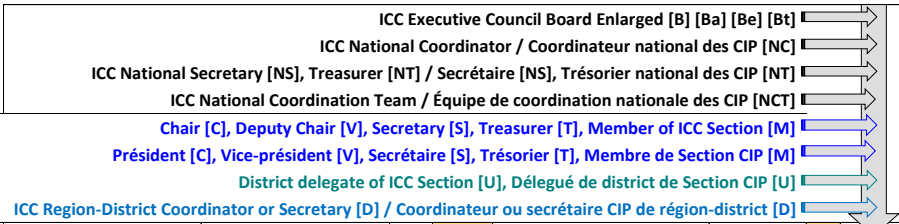

Rotary Inter-Country Committees - National and Sub-national Sections / Comités Inter-Pays du Rotary - Sections nationales et sous-nationales

> ICC Totals	
119	COUNTRIES with ICC
79	ICC National Coordinators
757	ICC Sections with Chair
691	ICC Sections with counterparties
118	ICC District delegates
79	ICC Reg./Distr. Coordinators or Secretaries

> COUNTRY with ICC	Continent code	ICC Section Identifier	> ICC National (or Sub-national) Section (in the COUNTRY)	> LAST NAME	> First Name	Gender / Genre [M, F]	Rotary Position	> Rotary Club	> Rotary District	> Rotary Zone	Qualifier [B,Ba,Be,Bl,RI,NC,NS,NT,NCT, D,C,V,S,T,M,U]	BILATERAL or MULTILATERAL COUPLING of ICC SECTIONS (Sections with counterparties)	Last update (dd/mm/yyyy)	> Reference to the ICC National Coordinator:	CP = counterparty missing contrepartie manquante
> PAYS avec CIP		Identifiant de Section CIP	> Section nationale (ou sous-nationale) des CIP (dans le PAYS)	> NOM	> Prénom			> Rotary Club				ACCOUPLÉMENT BILATÉRAL ou MULTILATÉRAL des SECTIONS des CIP (Sections avec contreparties)	Dernière mise à jour (jj/mm/aaaa)	> Référence au Coordinateur national des CIP:	
ITALY - MALTA - SAN MARINO	3	5	Austria - Germany	LECHNER	Teodoro	M		Gavi-Libarna	2032	14	U		19/07/2023	Alessandro PASTORINI	
ITALY - MALTA - SAN MARINO	3	5	Austria - Germany	NESE	Annalisa	F		Lomellina	2050	14	U		11/04/2022	Alessandro PASTORINI	
ITALY - MALTA - SAN MARINO	3	5	Austria - Germany	PASINI	Paolo	M		Rimini	2072	14	U		19/07/2023	Alessandro PASTORINI	
ITALY - MALTA - SAN MARINO	3	5	Austria - Germany	MICHILLI	Michela	F		Roma Nord-Ovest	2080	14	U		03/05/2022	Alessandro PASTORINI	
ITALY - MALTA - SAN MARINO	3	5	Austria - Germany	VENTURI	Giovanni	M		Ancona Conero	2090	14	U		19/07/2023	Alessandro PASTORINI	
ITALY - MALTA - SAN MARINO	3	5	Austria - Germany	INDERST	Rodolfo	M		Lamezia Terme	2102	14	U		02/01/2024	Alessandro PASTORINI	
ITALY - MALTA - SAN MARINO	3	5	Austria - Germany	VASTI	Maria Pia	F		Putignano Trulli e Grotte	2120	14	U		01/08/2023	Alessandro PASTORINI	
ITALY - MALTA - SAN MARINO	3	6	Belarus	GHISI	Dante Valerio	M		Mantova Est Nuvolari	2050	14	C	Belarus - Italy - Malta - San Marino	29/06/2022	Alessandro PASTORINI	
ITALY - MALTA - SAN MARINO	3	7	Belgium - GD Luxembourg	CORSETTI	Carlo Felice	M		Roma Nord-Est	2080	14	C	Belgium - GD Luxembourg - Italy - Malta - San Marino	17/11/2020	Alessandro PASTORINI	
ITALY - MALTA - SAN MARINO	3	7	Belgium - GD Luxembourg	FERRETTI	Gian Alberto	M		Roma Nord-Est	2080	14	S		14/11/2020	Alessandro PASTORINI	
ITALY - MALTA - SAN MARINO	3	7	Belgium - GD Luxembourg	REMONDINI	Emanuele	M		Genova Golfo Paradiso	2032	14	U		14/06/2023	Alessandro PASTORINI	
ITALY - MALTA - SAN MARINO	3	7	Belgium - GD Luxembourg	MARTINELLI	Domenico	M		Roma Quirinale	2080	14	U		21/03/2023	Alessandro PASTORINI	
ITALY - MALTA - SAN MARINO	3	7	Belgium - GD Luxembourg	BRAIA	Angelo Raffaele	M		Matera	2120	14	U		01/08/2023	Alessandro PASTORINI