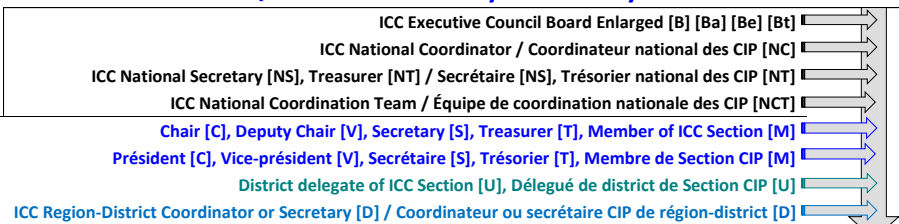

Rotary Inter-Country Committees - National and Sub-national Sections / Comités Inter-Pays du Rotary - Sections nationales et sous-nationales

INTER COUNTRY COMMITTEES

> ICC Totals
119
79
757
691
118
79

COUNTRIES with ICC
ICC National Coordinators
ICC Sections with Chair
ICC Sections with counterparties
ICC District delegates
ICC Reg./Distr. Coordinators or Secretaries

> COUNTRY with ICC	Continent code	ICC Section Identifier	> ICC National (or Sub-national) Section (in the COUNTRY)	> LAST NAME	> First Name	Gender / Genre [M, F]	Rotary Position	> Rotary Club	> Rotary District	> Rotary Zone	Qualifier [B, Ba, Be, BL, RL, NC, NS, NT, NCT, D, CV, S, T, M, U]	BILATERAL or MULTILATERAL COUPLING of ICC SECTIONS (Sections with counterparties)	Last update (dd/mm/yyyy)	> Reference to the ICC National Coordinator:	CP = counterparty missing contrepartie manquante
> PAYS avec CIP		Identifiant de Section CIP	> Section nationale (ou sous-nationale) des CIP (dans le PAYS)	> NOM	> Prénom			> Rotary Club				ACCOUPLÉMENT BILATÉRAL ou MULTILATÉRAL des SECTIONS des CIP (Sections avec contreparties)	Dernière mise à jour (jj/mm/aaaa)	> Référence au Coordinateur national des CIP:	
ITALY - MALTA - SAN MARINO	3	22	Israel	LAPORTA	Ruggero	M		Barletta	2120	14	U		01/08/2023	Alessandro PASTORINI	
ITALY - MALTA - SAN MARINO	3	23	Jordan							14			11/08/2024	Alessandro PASTORINI	CP
ITALY - MALTA - SAN MARINO	3	23	Jordan	BRIGNONE	Willi	M		Cuneo-Alpi del Mare	2032	14	S		30/09/2021	Alessandro PASTORINI	
ITALY - MALTA - SAN MARINO	3	24	Kenia	COCUZZA	Sebastiano	M	PDG 2003-2004	Torino 150	2031	14	C		29/03/2024	Alessandro PASTORINI	CP
ITALY - MALTA - SAN MARINO	3	25	Kosovo	GARA	Giovanni	M			2090	14	C		11/11/2024	Alessandro PASTORINI	CP
ITALY - MALTA - SAN MARINO	3	26	Lebanon	EL HADDAD	Elias	M		Torino San Carlo	2031	14	C	Italy - Malta - San Marino - Lebanon	17/10/2024	Alessandro PASTORINI	
ITALY - MALTA - SAN MARINO	3	26	Lebanon	BRIGNONE	Willi	M		Cuneo-Alpi del Mare	2032	14	S		14/11/2022	Alessandro PASTORINI	
ITALY - MALTA - SAN MARINO	3	27	Lithuania	XAUSA	Roberto	M	PDG 2013-2014	Bassano del Grappa Castelli	2060	14	C	Italy - Malta - San Marino - Lithuania	11/03/2024	Alessandro PASTORINI	
ITALY - MALTA - SAN MARINO	3	28	Madagascar	CAPUZZO DOLCETTA	Laura	F		Roma Tevere	2080	14	C	Italy - Malta - San Marino - Madagascar	31/01/2021	Alessandro PASTORINI	
ITALY - MALTA - SAN MARINO	3	28	Madagascar	MASULLO	Catello	M		Roma Cassia	2080	14	S		27/01/2021	Alessandro PASTORINI	
ITALY - MALTA - SAN MARINO	3	29	Morocco	GIUNTA	Antonio	M		Palermo "Baia dei Fenici"	2110	14	C	Italy - Malta - San Marino - Morocco	26/04/2022	Alessandro PASTORINI	
ITALY - MALTA - SAN MARINO	3	29	Morocco	VALLEFUOCO	Biagio	M		Napoli Castel Sant'Elmo	2101	14	S		26/09/2023	Alessandro PASTORINI	
ITALY - MALTA - SAN MARINO	3	29	Morocco	GARDINO	Paolo	M		Genova Nord	2032	14	U		01/07/2021	Alessandro PASTORINI