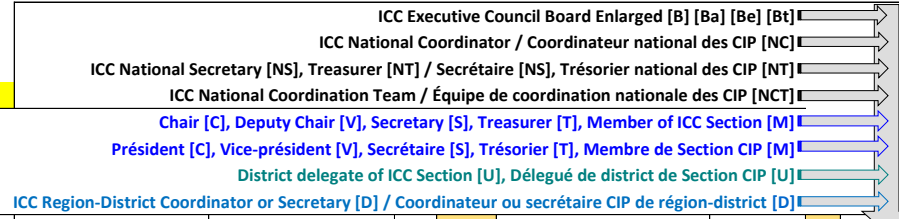

Rotary Inter-Country Committees - National and Sub-national Sections / Comités Inter-Pays du Rotary - Sections nationales et sous-nationales

> ICC Totals	
119	COUNTRIES with ICC
79	ICC National Coordinators
767	ICC Sections with Chair
709	ICC Sections with counterparties
118	ICC District delegates
22	ICC Reg./Distr. Coordinators or Secretaries

> COUNTRY with ICC	Continent code	ICC Section Identifier	> ICC National (or Sub-national) Section [in the COUNTRY] > Assignment	> LAST NAME	> First Name	Gender / Genre [M, F]	Rotary Position	> Rotary Club	> Rotary District	> Rotary Zone	Assignment Qualifier [B, Ba, Be, Bt, RI, NC, NS, NT, NCT, D, C, V, S, T, M, U]	BILATERAL or MULTILATERAL COUPLING of ICC SECTIONS (Sections with counterparties)	Last update (dd/mm/yyyy)	> Reference to the ICC National Coordinator:	CP = Counterparties incomplete
> PAYS avec CIP		Identifiant de Section CIP	> Section nationale (ou sous-nationale) des CIP [dans le PAYS] > Charge	> NOM	> Prénom			> Rotary Club	> Rotary District			ACCOUPLLEMENT BILATÉRAL ou MULTILATÉRAL des SECTIONS des CIP (Sections avec contreparties)	Dernière mise à jour (jj/mm/aaaa)	> Référence au Coordinateur national des CIP:	
6 OCEANIA / OCÉANIE															
AUSTRALIA	6	1	France	WILSON	Graham	M		Mt. Druitt	9675	8	C	Australia - France	30/12/2020	Data indicated by Joëlle CRAMOIX	
AUSTRALIA	6	1	France	COOK	Jim	M		Cronulla	9675	8	S		30/12/2020	Data indicated by Joëlle CRAMOIX	
AUSTRALIA	6	1	France	PARKER	Irène	F		Cronulla	9675	8	T		30/12/2020	Data indicated by Joëlle CRAMOIX